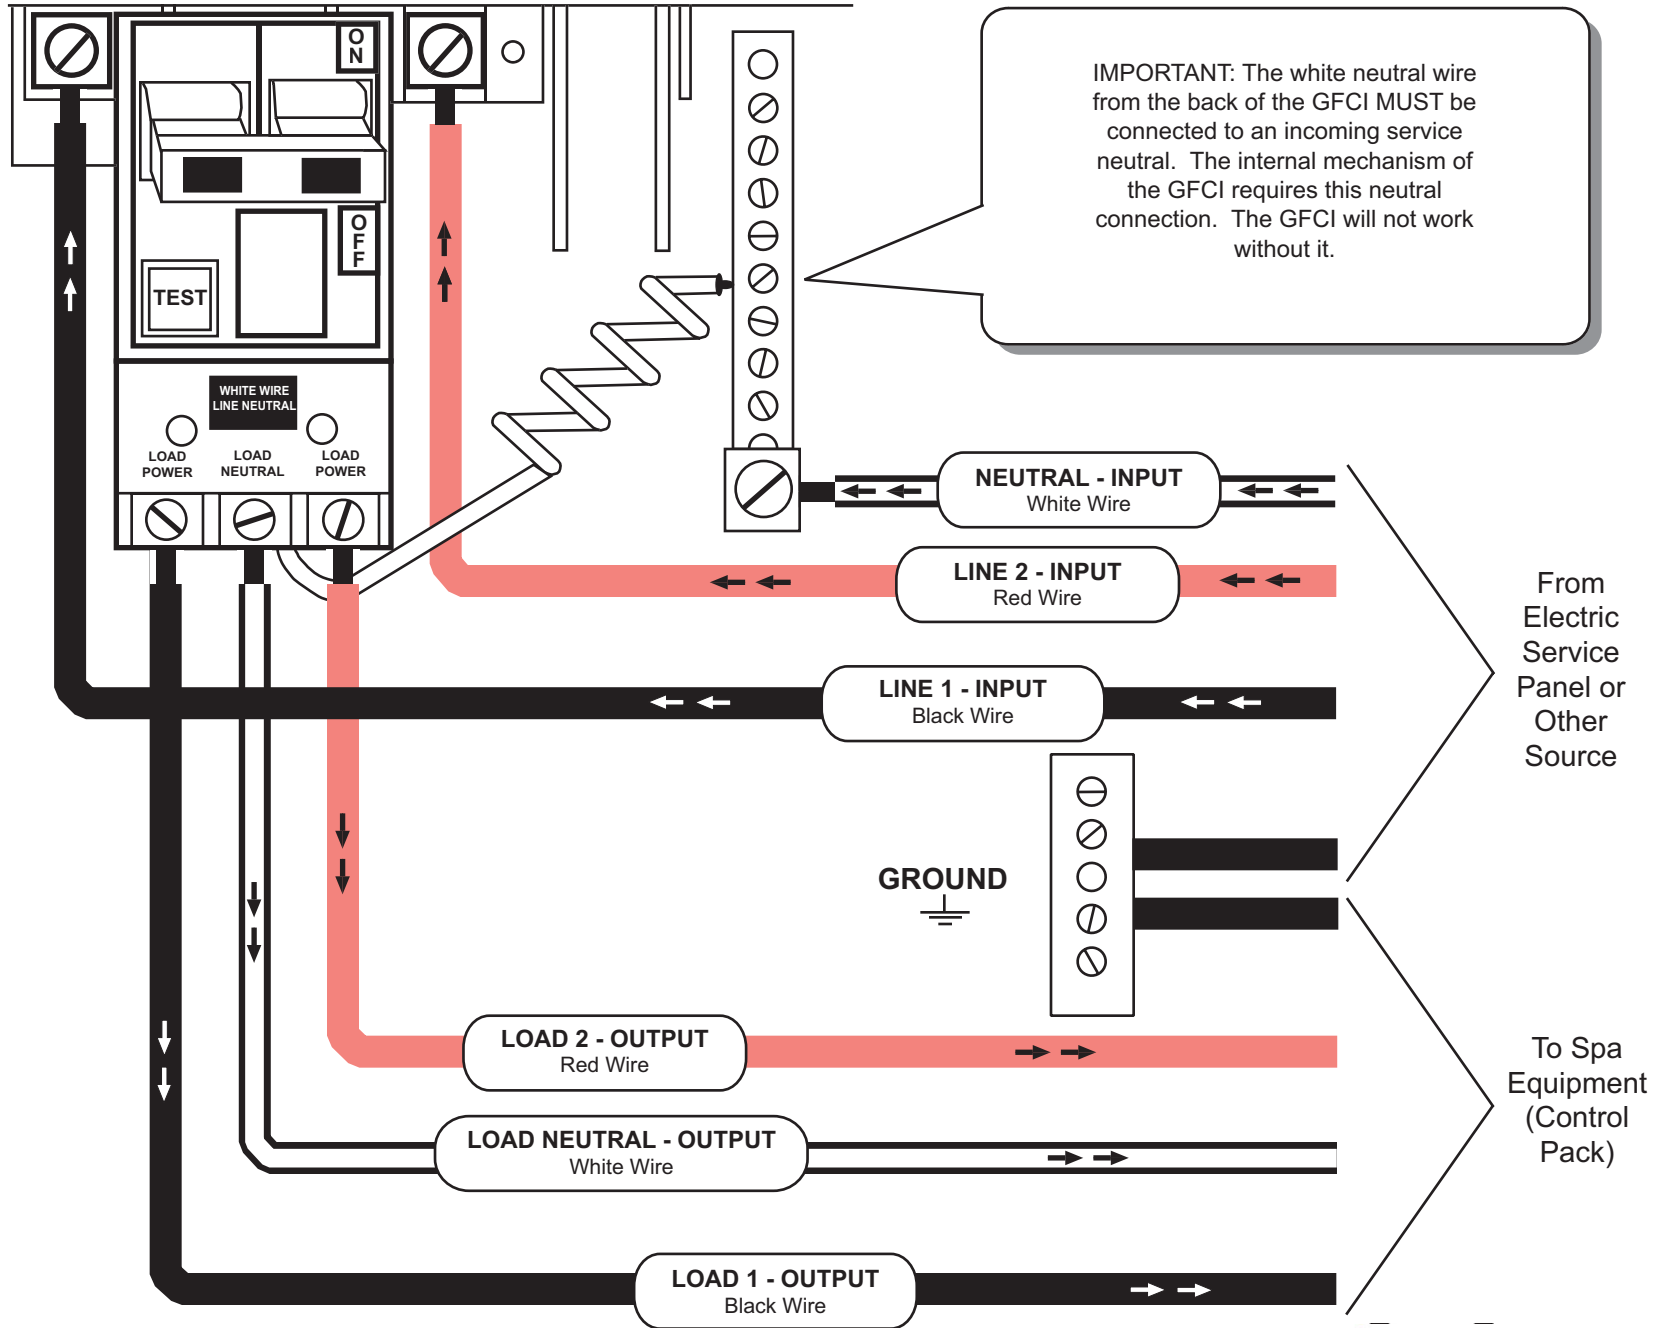

240V GFCI SPA WIRING DIAGRAM FOR CERTIFIED ELECTRICIAN'S REFERENCE ONLY

Siemens